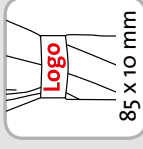

Article 3310

Automatic woodshaft umbrella

packing unit
24 pieces

14 mm genuine woodshaft, medium brown shaft and handle, black nickelled tips and parts

diameter
length
weight
cover
handle

105 cm
approx. 88 cm
approx. 480 g
polyester pongee
genuine wood

imprinting

1= 170 mm
2= 180 mm
3= 280 mm

Regular umbrellas