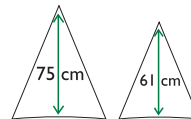

Canopy Styles

Classic Round

Classic Square

Print Processes

- Screen Print ✓
- Logo Sub ✓
- Total Sub ✓

Size Options

Product Specifications

- Diameter** 150cm
- Length** (closed) 100cm
- Rib Length** 75cm
- Panel Width** 49cm
- Colours** see pg 48
- Weight** 765g
- Panels** 8

Minimum Quantity just 25

Imprinting

Panel Screen Print 220x220mm

Tie Wrap Print

Decal Insert

Budget Stretcher - This umbrella can be brought in from overseas on a minimum quantity of just 100!